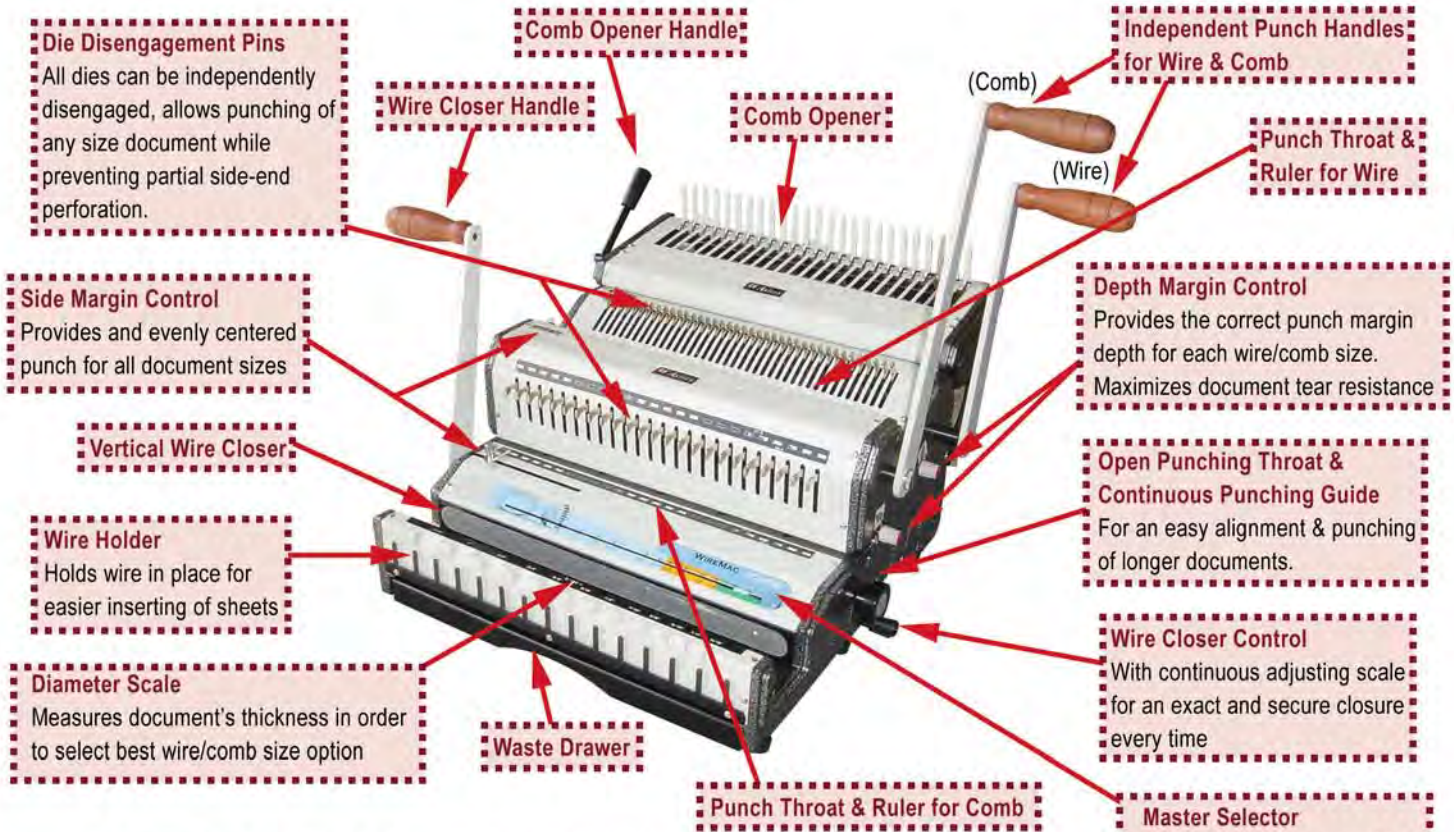

WireMac-Combo

[The TWO-IN-ONE Wire & Comb Binding Machine]

DuoWire & Comb Binding - TWO-IN-ONE!
One Superior Machine Does the Work of Two

◆ HEAVY-DUTY

◆ MULTI-FUNCTIONAL

◆ RELIABLE

◆ EASY TO USE

WireMac-Combo

TWO-IN-ONE Wire & Comb Binding Machine

With both **WIRE** and **COMB** punching dies, this versatile & easy-to-use combo binder allows you to punch & bind both DuoWires in 3:1 or 2:1 Pitch and Plastic Comb in one single machine, without changing punching dies!

- ▶ Heavy-Duty design by CAE (Computer-Aided Engineering) technology
- ▶ Perfect for Bindery, Print Shop, Copy Center, Corporation, Advertising Agency, School, Office and more!
- ▶ Don't forget to choose from the wide selection of AKILES textured & color-coordinated Polycovers & DuoWire / Plastic Comb binding elements, to ensure your documents have a lasting impression!

FEATURES

Model:	WIREMAC-COMBO 31	WIREMAC-COMBO 21
Punching Pitch:	3:1, 3 holes per inch (Wire) Standard Comb Pitch (Comb)	2:1, 2 holes per inch (Wire) Standard Comb Pitch (Comb)
Punching Length:	14" (with Open Ends for longer sizes)	
Disengagement Dies:	All 40 dies (Wire) All 24 dies (Comb)	All 27 dies (Wire) All 24 dies (Comb)
Hole Sizes:	Square 4mm x 4mm (Wire) Rectangular 3.12 x 7.94mm (Comb)	Rectangular 4mm x 5.5mm (Wire) Rectangular 3.12 x 7.94mm (Comb)
Single Punching Capacity:	Up to 20 sheets of 20 lbs paper	
Binding Capacity:	3/16" - 9/16" (Wire) 3/16" - 2" (Comb)	5/8" - 1-1/4" (Wire) 3/16" - 2" (Comb)
Machine Dimensions:	20.5" (D) x 27" (W) x 20" (H)	
Carton Dimensions:	19" (D) x 21" (W) x 13" (H)	
Weight & Volume:	64 lbs & 2.90 Cbft	
Warranty:	One year	