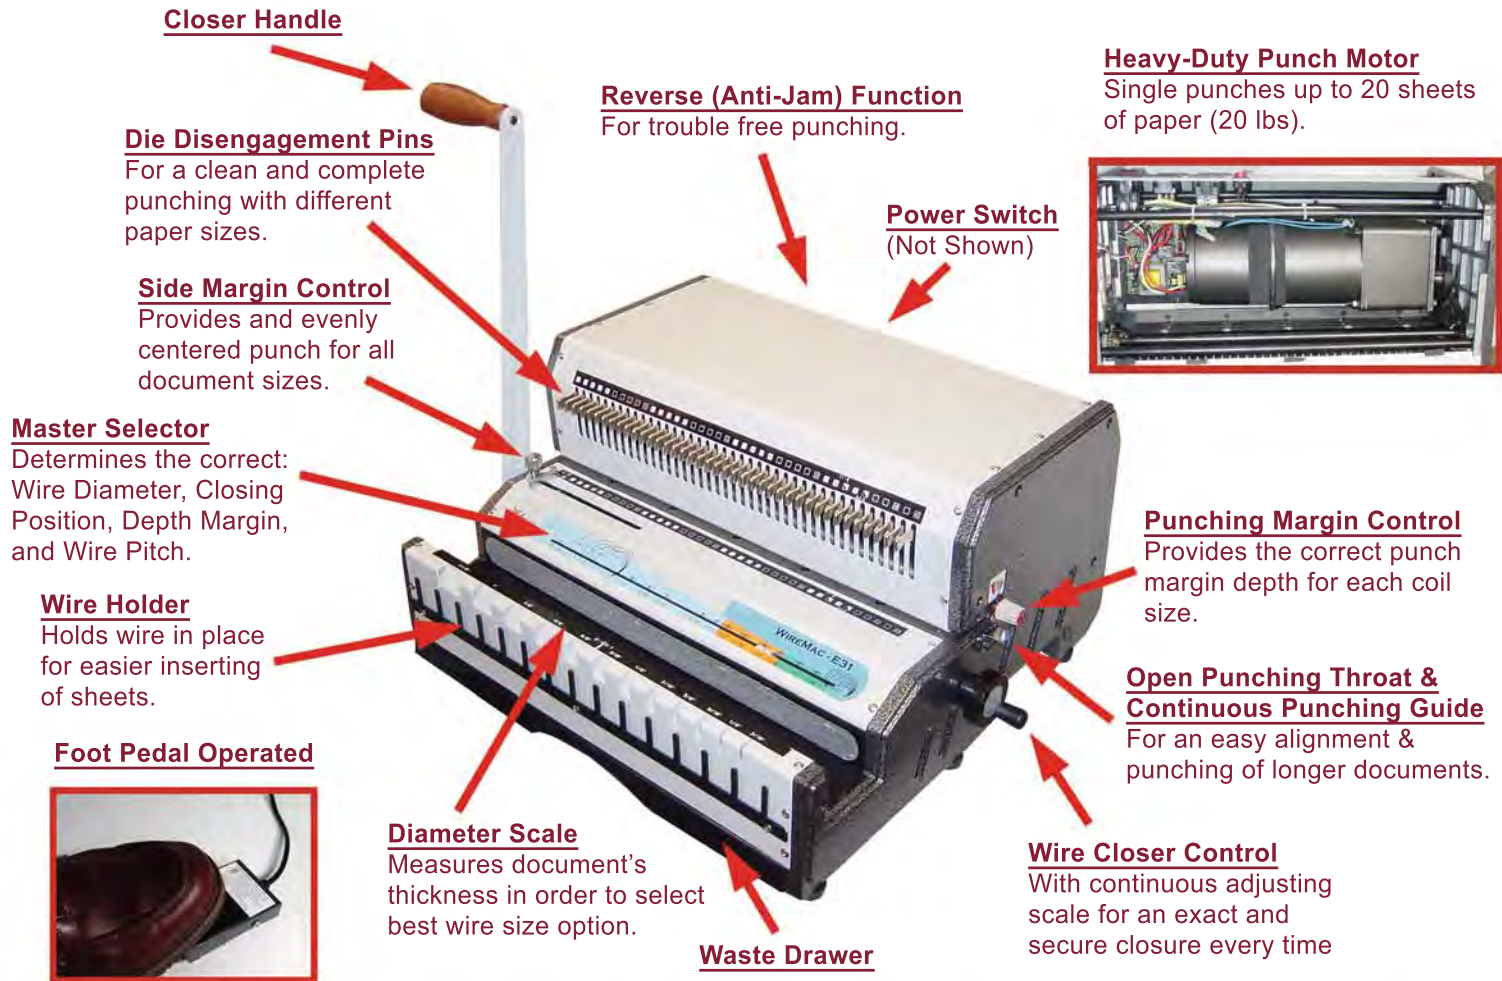

Heavy Duty Electric Punch & Manual Wire Closer

- ◆ FULLY FEATURED
- ◆ RELIABLE
- ◆ EASY TO USE
- ◆ POWERFUL

With its heavy duty punch motor and complete system of functions, Akiles WireMac-E makes wire binding fast, easy, convenient and professional, making it the ideal partner for commercial volume workloads.

WireMac-E Features

| MODEL: | WIREMAC-E31 | WIREMAC-E21 |
|---------------------------|---|-------------------------|
| PITCH: | 3:1, 3 holes per inch | 2:1, 2 holes per inch |
| BINDING CAPACITY: | 3/16" - 9/16" | 5/8" - 1-1/4" |
| PUNCH LENGTH: | 14" with open throat for longer documents | |
| HOLE PUNCH: | Square 4mm x 4mm | Rectangular 4mm x 5.5mm |
| DISENGAGING DIES: | All 40 dies | All 53 dies |
| PUNCHING: | ELECTRIC | |
| SINGLE PUNCHING CAPACITY: | Up to 20 sheets (20 lbs paper) | |
| WEIGHT & VOLUME: | 72 lbs & 2.92 CbFt | |
| WARRANTY: | One Year | |