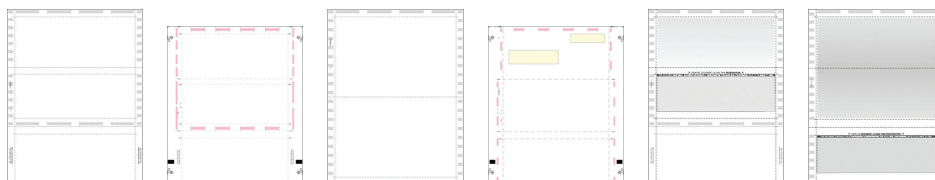

LCD Touchpad Controls With Counter

Compact Size. Whisper Quiet Operation.

Easy To Run. Easy To Maintain.

Perfect for Processing:
Paychecks & A/P Checks
Invoices and Statements
Tax Forms
Utility Bills
Expiration & Renewal Notices
Promotional Coupons
Event Invitations
Sale Notifications
Medical Results
Grade Reports
ID cards

ANGLED SEAL TECHNOLOGY

Innovative and exclusive angled seal technology provides superior sealing capabilities.

specifications

SPEED	3,000 Forms Per Hour
INPUT TRAY	Up to 150 Forms
COUNTER	Item And Batch
FOLD SETTING	11" Z, V, C; 14" Z, EZ, V
FORM SIZES	Depth - Up to 14" / Width - Up to 91/4"
NOISE LEVEL	Less than 45 db
WEIGHT	48 Lbs.
DIMENSIONS	13 x 15 x 11 In. (W x L x H)