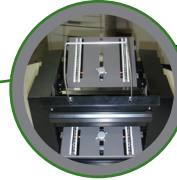

DOUBLE FEED DETECTION

Advanced sensors detect double feeds and automatically stop the ES3000 to prevent jams.

COMPACT & DYNAMIC DESIGN

Convenient compact design features a small foot print so that you can place the ES3000 pressure sealer on your office desk.

ANGLED SEAL TECHNOLOGY

Innovative and exclusive angled seal technology provides superior sealing capabilities.

specifications

SPEED	3,000 Forms Per Hour
INPUT TRAY	Up to 150 Forms
COUNTER	Item And Batch
FOLD SETTING	11" Z, V, C; 14" Z, EZ, V
FORM SIZES	Depth - Up to 14" / Width - Up to 91/4"
NOISE LEVEL	Less than 45 db
WEIGHT	48 Lbs.
DIMENSIONS	13 x 15 x 11 In. (W x L x H)